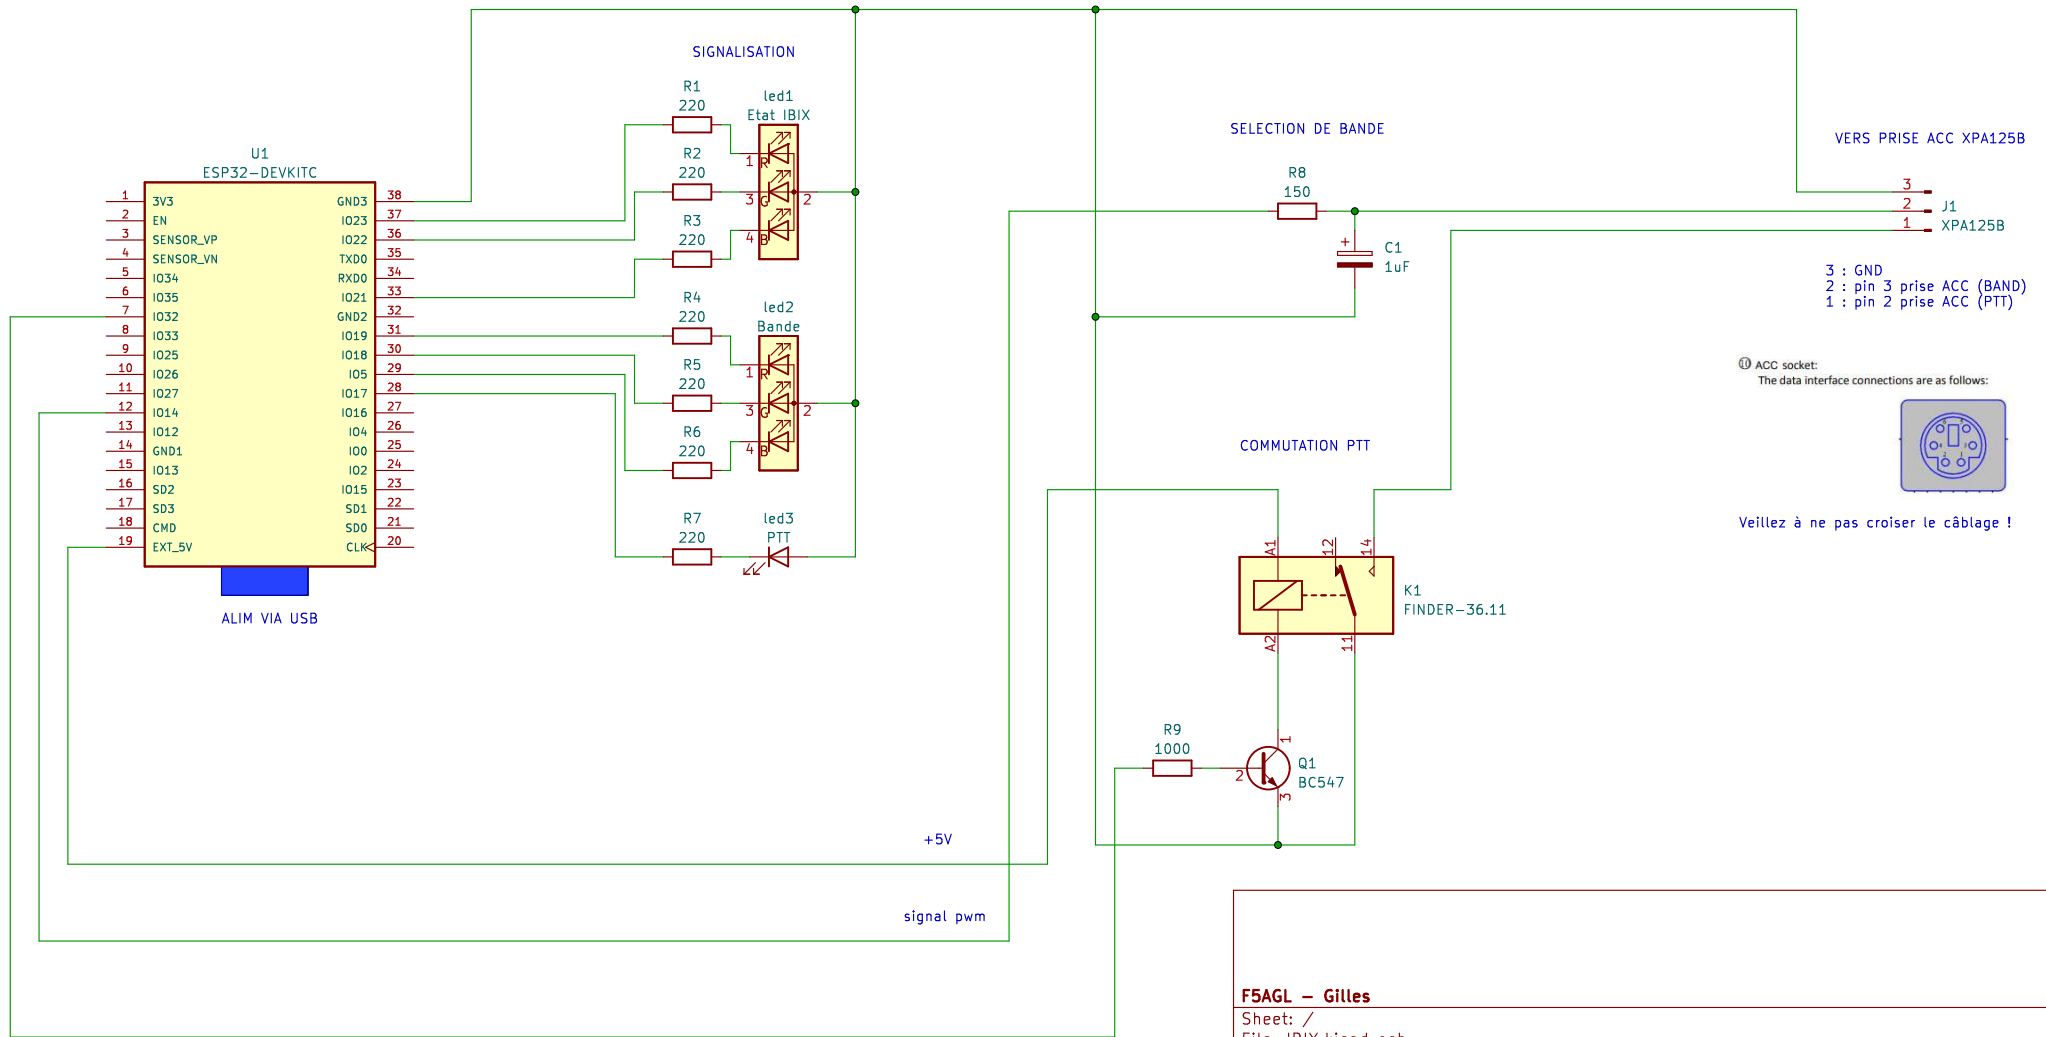

Liaison Bluetooth CI-V

Prise ACC

ACC socket:
The data interface connections are as follows:

Veillez à ne pas croiser le câblage !

F5AGL - Gilles

Sheet: /
File: IBIX.kicad_sch

Title: IBIX - Interface Bluetooth IC705 XPA125B